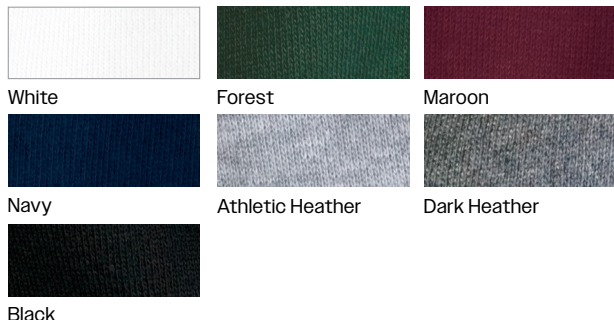

	
Oyster Shell	Mustard
	
Coral*	Rose Sand
	
Red	Rose Violet
	
Hot Violet*	Seaglass
	
Tidal Blue	Pacific Blue
	
Surfer Blue	Stellar Blue
	
Maroon	Forest
	
Navy	Athletic Heather
	
Graphite	Black

Please note: Our mélange yarn process creates unique character, please allow for slight color and pattern variations from garment to garment.

Greenstone

Orchid

EZ602
 Rose Sand

EZ367
Navy

EZ378
Dark Heather/
Maroon

Sale **EZ367 LADIES PULLOVER HOOD WITH MESH INSET ON SLEEVE**

8.0 oz., 80% cotton / 20% polyester French terry (Dark Heather: 55% cotton / 45% polyester). Tear away label. Extended crossover neckline. Corded drawstrings. Set in sleeve. Mesh inset on sleeve. Front pouch pocket. Side slit at sweep. Traditional silhouette. WRAP Certified - Worldwide Responsible Accredited Production.

XS-4X

Sale **EZ378 LADIES COWL NECK COLORBLOCK PULLOVER**

8.0 oz., 80% cotton / 20% polyester. Soft knit cotton french terry. Tear away label. Cowl neckline lined with self fabric. Contrast front and back yoke. Drop shoulder seam. White drawstring with black flecks. Rib cuffs & sweep. Traditional silhouette. WRAP Certified - Worldwide Responsible Accredited Production.