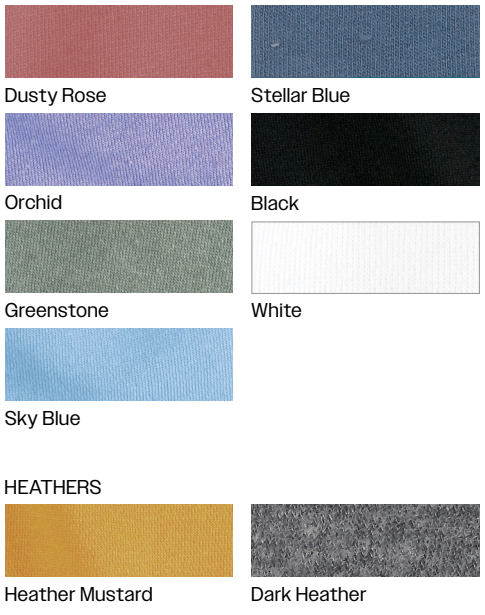

PFC =
PRINTER
FRIENDLY
COTTON

EZ324

LADIES PFC PULLOVER HOOD

8 oz., 80% cotton / 20% polyester. 2-end yarns are knit to create a 100% cotton facing surface to provide sharp image definition and vivid color for DTG printing. Tightly knit yarns provide a superior canvas for sharp definition of printing and embroidery. Tear away label. Set-in sleeves. White corded drawstring. Front pouch pockets with rib trim at opening and sleeve cuff. Traditional silhouette.

XS-4X