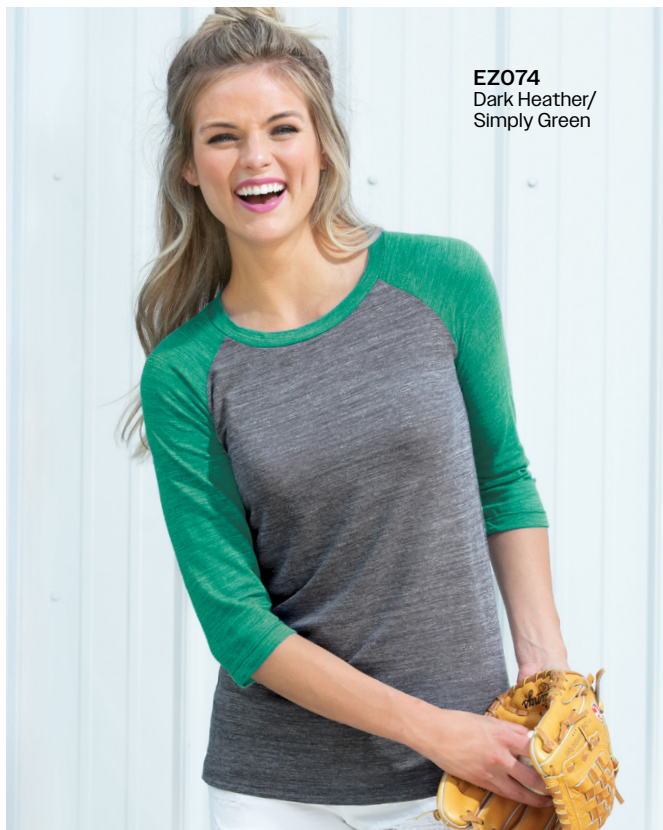

Oyster Shell

Rose Quartz

Misty Blue

EZ397
Oyster Shell

REVERSIBLE
FLIPPED
FLEECE

EZ074
Dark Heather/
Simply Green

Safe EZ074

LADIES VINTAGE TRIBLEND RAGLAN BASEBALL TEE