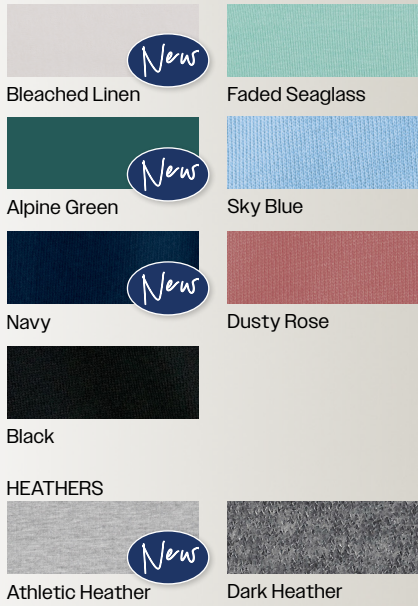

EZ122

LADIES ESSENTIAL LONG SLEEVE HOODED TEE

4.5 oz., 60% cotton / 40% polyester Signature essential jersey. Tear away label. Self fabric hood with jersey lining. Self fabric drawstring with knotted ends. 1 x 1 rib cuff. High-Low sweep (back is longer than the front). Traditional silhouette. WCA - Workplace Conditions Assessment & GSV - Global Security Verifications Certified.

XS-4X