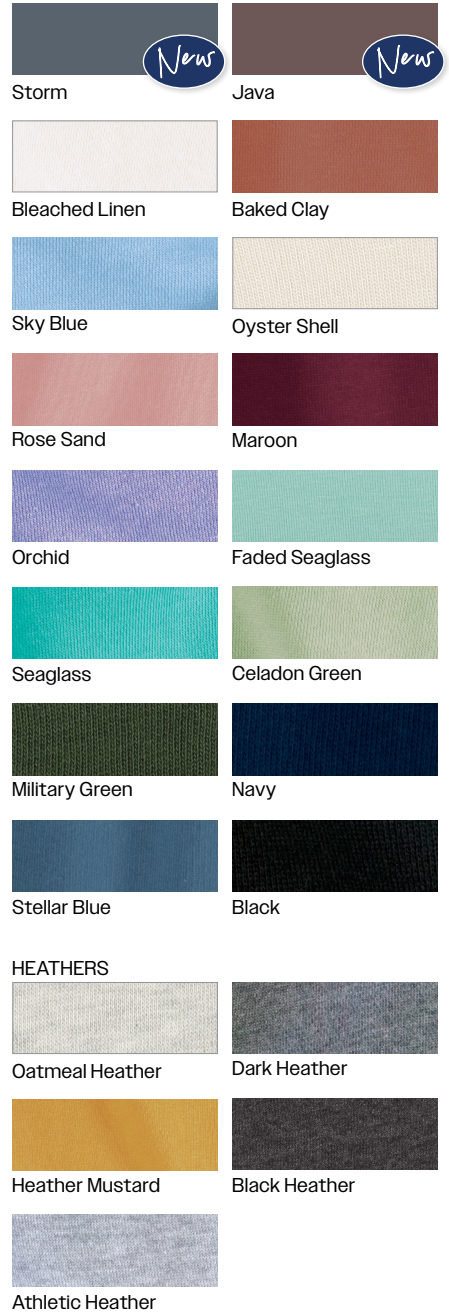

XS-2X

Best
SELLER!

EZ329
Baked Clay

Celadon Green

Heather
Mustard

Military Green

Favorite Style:
**FUNNEL
NECK**

EZ329
Oyster Shell