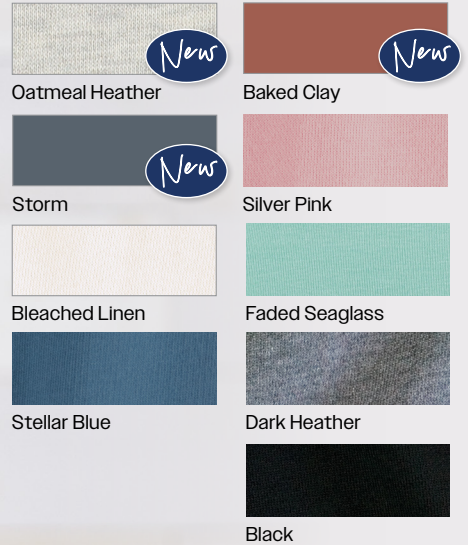

EZ312
Bleached
Linen

Bleached Linen

Dusty Rose

Athletic Heather

Black

EZ312
Athletic
Heather

EZ318
Faded
Seaglass

EZ318

XS-2X

EZ318
Silver Pink

EZ982
Hot Pink

EZ983
Hot Pink

EZ983
Silver

EZ983
Oyster Shell

TIE DYE FLEECE CREWS

8 oz., 80% cotton / 20% polyester Tie Dye fleece. Tear away label. Rib neckline and cuff. Inside back neck twill tape. Set-in sleeves. Traditional silhouette.

Oyster Shell

Faded Seaglass

Greenstone

Black

HEATHERS

Athletic Heather

Dark Heather

Heather Mustard