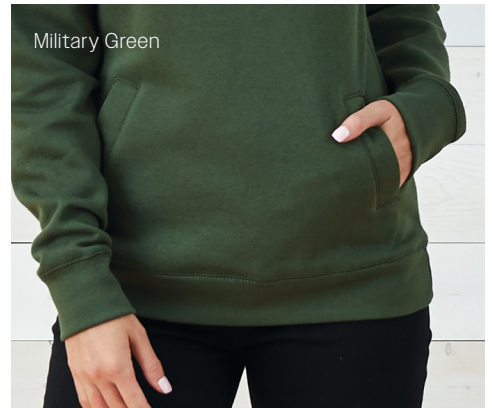

Military Green