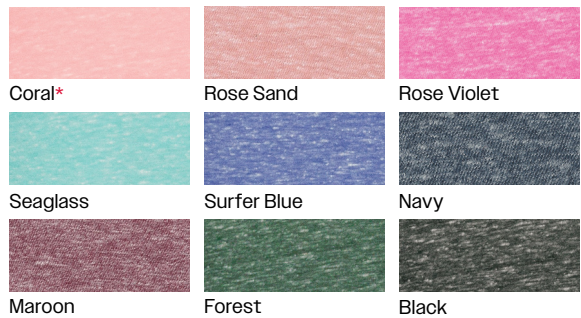

EZ011 LADIES MÉLANGE CREW NECK TEE

3.5 oz., 70% polyester / 30% cotton. Textured neeps jersey. Tear away label. Traditional silhouette. Made in USA fabric. WRAP Certified - Worldwide Responsible Accredited Production.

XS-4X