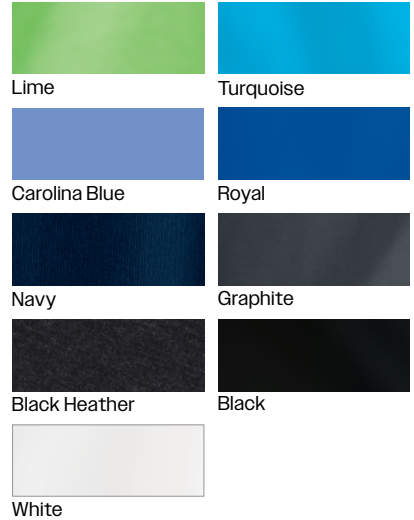

XS-4X

Azalea	Tangerine	Carolina Blue
Hot Pink	Canary	Royal
Rose Violet	Kiwi	Hyacinth
Raspberry	Forest	Purple
Red	Seaglass	Navy
Poppy	Jade	Black
Pomegranate	Mint	Graphite
Coral*	Turquoise	White

HEATHERS

Heather Maroon	Heather Pacific Blue	Black Heather
Heather Red	Heather Tidal Blue	Dark Heather
Heather Simply Green	Heather Royal	Athletic Heather
Heather Military Green	Heather Team Purple	Heather Navy

EZ038
White

*The vibrancy of this color cannot accurately be replicated in the printing process.

Best
SELLER!

EZ049
Carolina Blue

EZ049

LADIES ESSENTIAL FLOWY TANK

4.5 oz., 60% cotton / 40% polyester (White: 100% cotton). Signature essential jersey. Tear away label. Twill tape at inside back neck seam. Racerback styling. Flowy A-line silhouette. WCA - Workplace Conditions Assessment & GSV - Global Security Verifications Certified. XS-4X

XS-4X

Silver Pink

Misty Blue

Heather Maroon

Dark Heather

Faded Seaglass

Black Heather

Heather Military Green

	
Oyster Shell	Mustard
	
Coral*	Rose Sand
	
Red	Rose Violet
	
Hot Violet*	Seaglass
	
Tidal Blue	Pacific Blue
	
Surfer Blue	Stellar Blue
	
Maroon	Forest
	
Navy	Athletic Heather
	
Graphite	Black

Please note: Our mélange yarn process creates unique character, please allow for slight color and pattern variations from garment to garment.