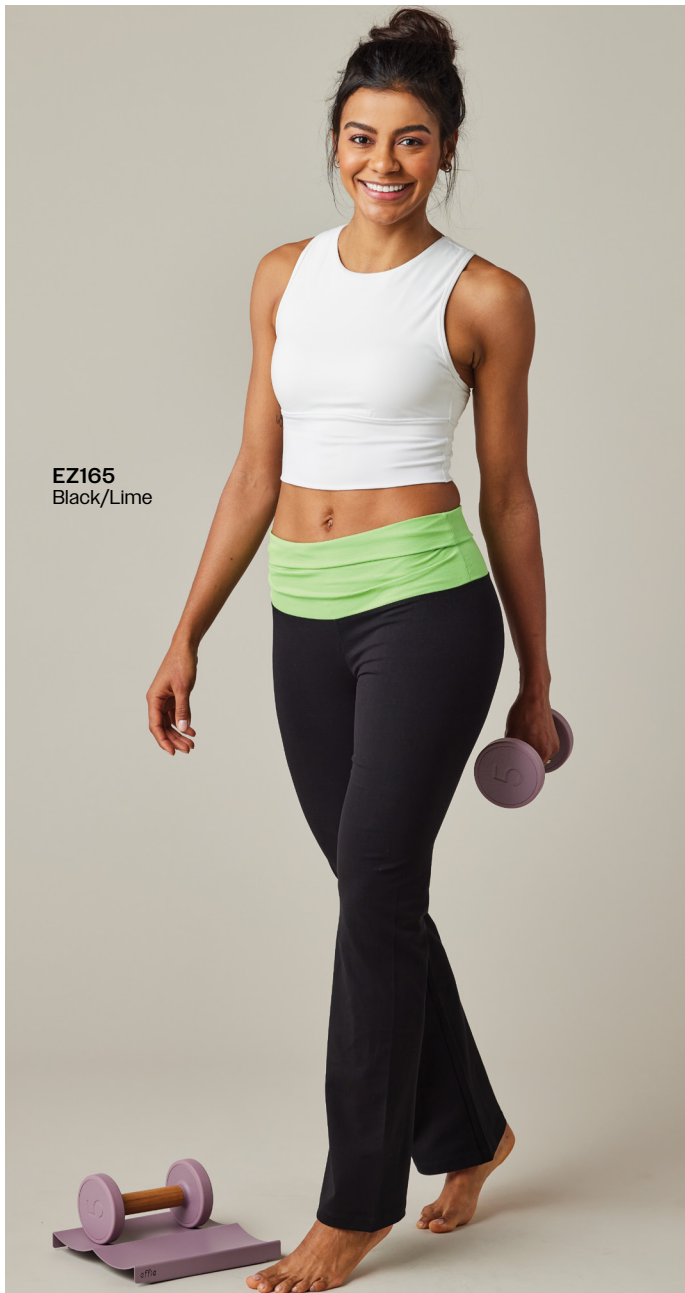

EZ165
Black/Lime